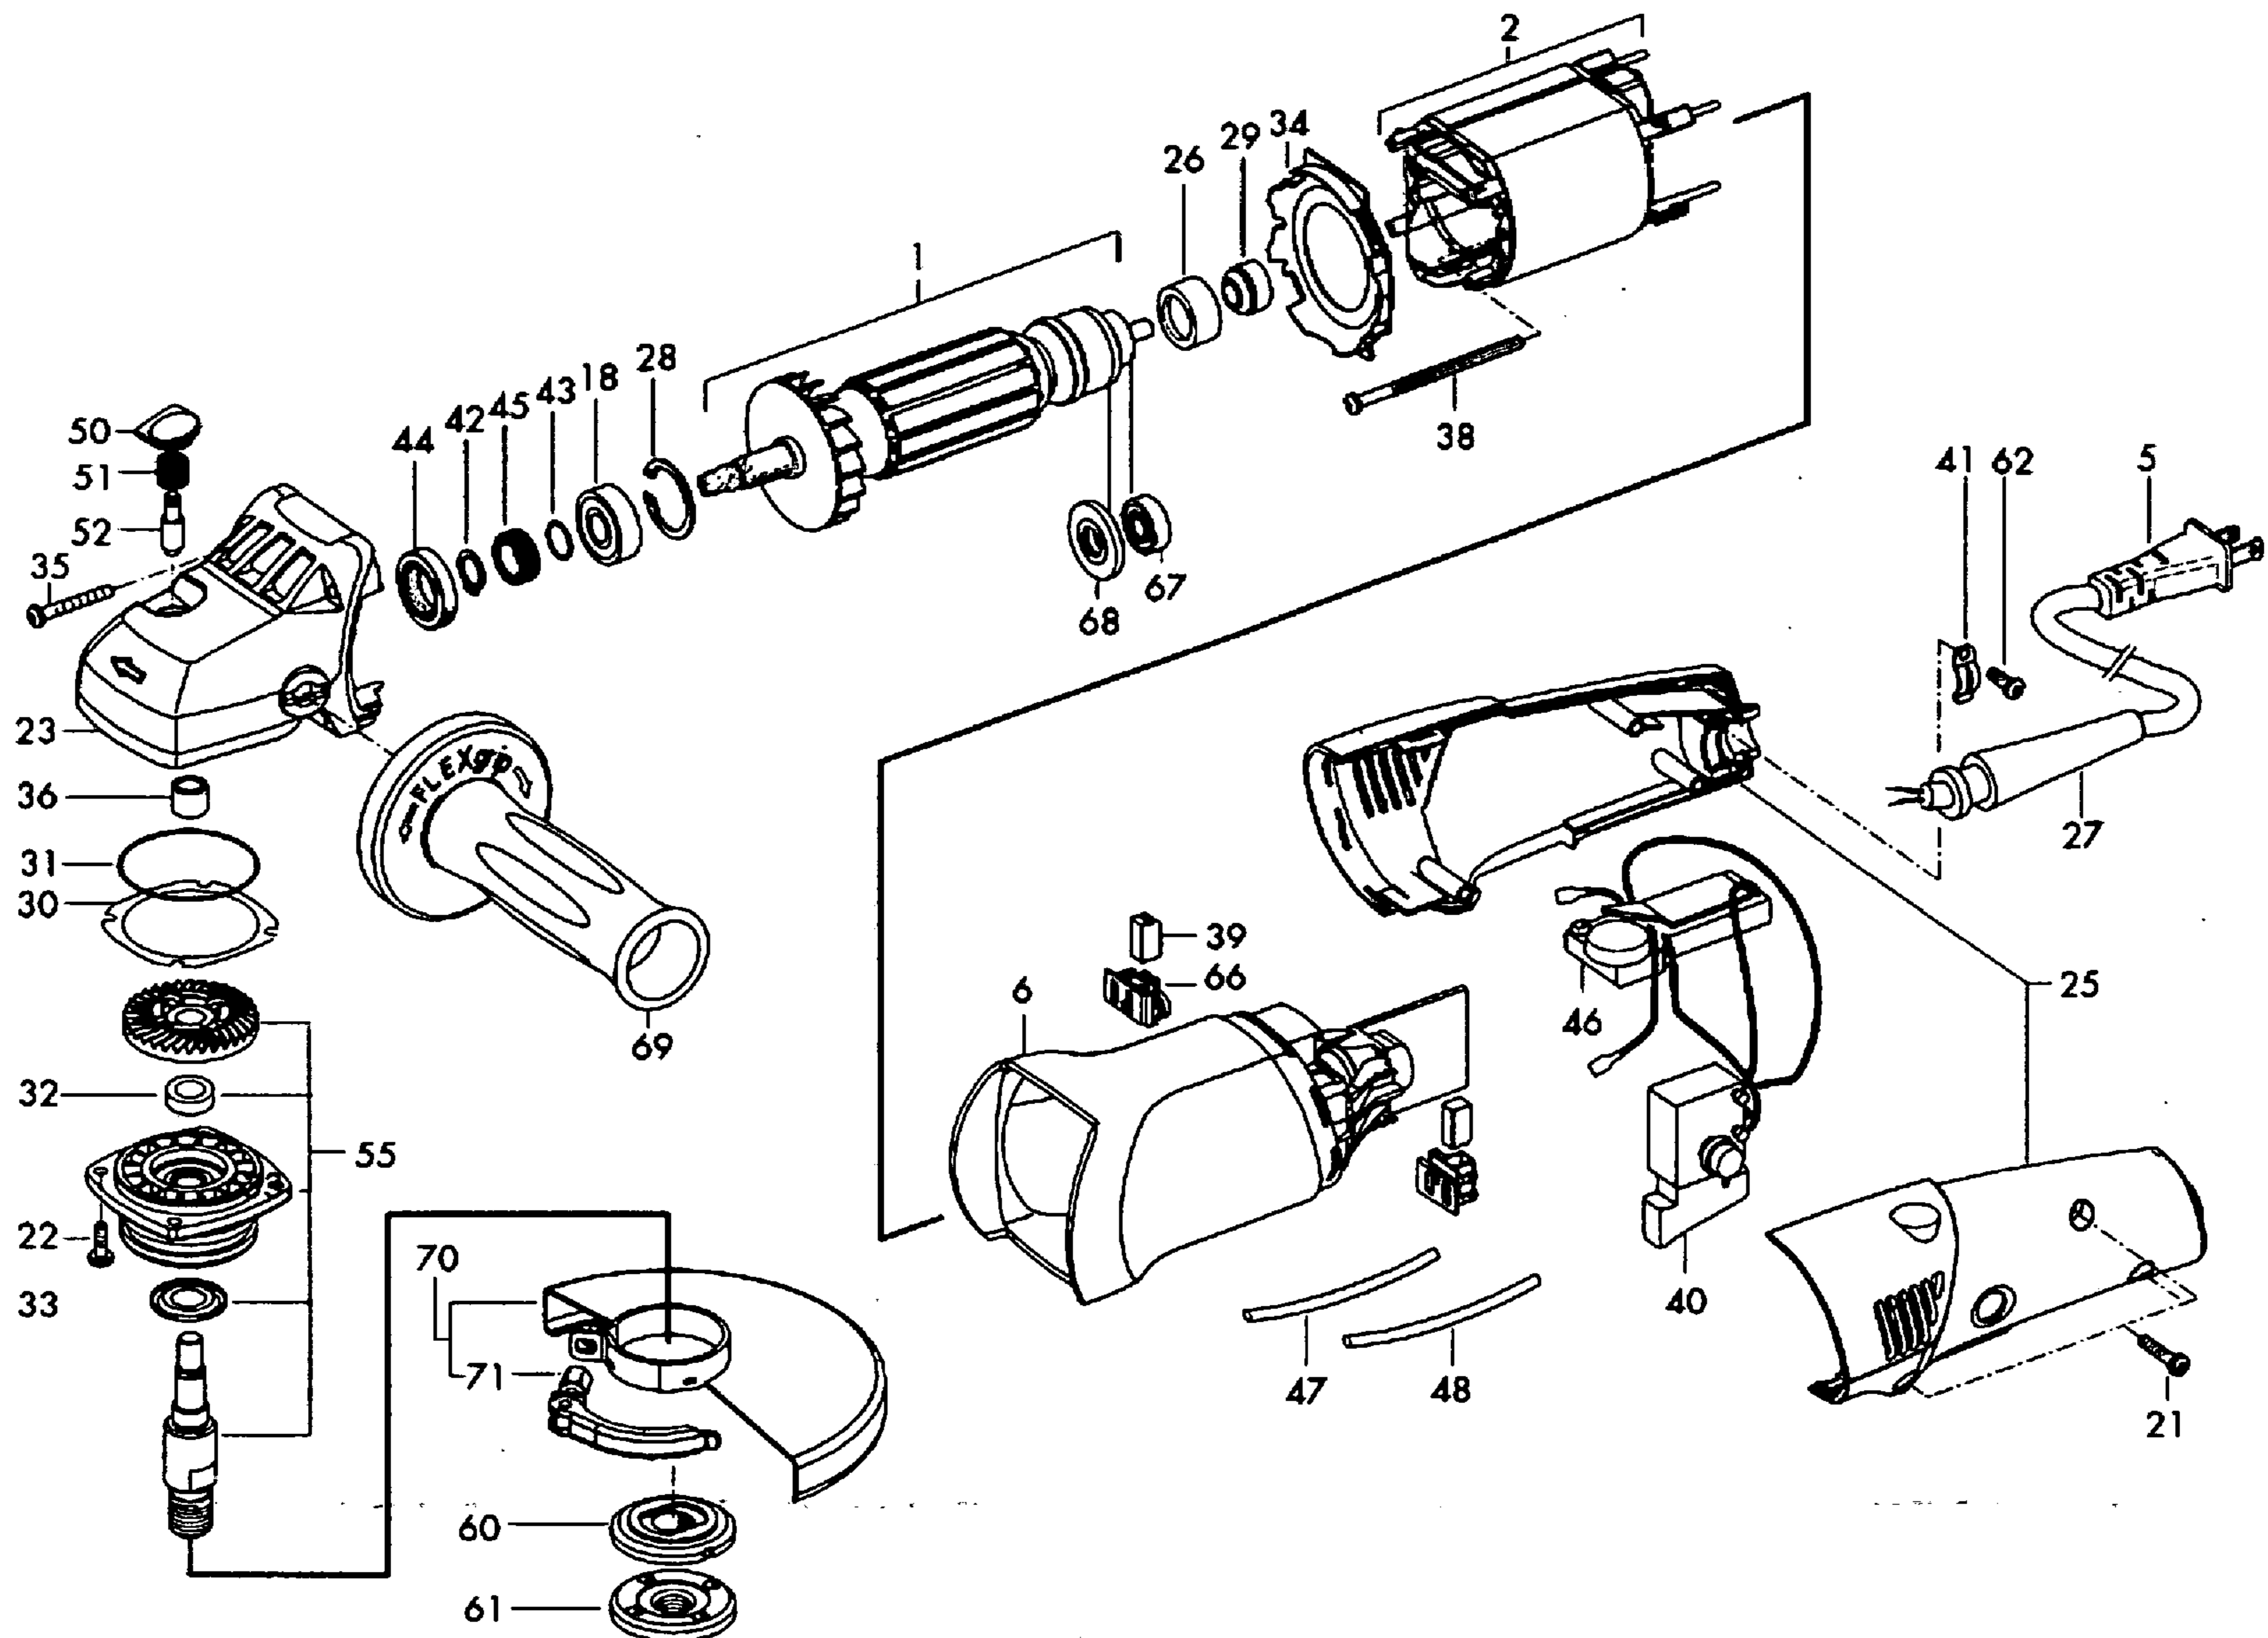

FLEX GRINDER

WARNING: Electrical repairs should only be attempted by trained repairmen. Contact the nearest FLEX-Porter-Cable Service Center or other competent repair center.

**L 3406 VRG
120/USA**

Ref. No.	Part No.	Description	Ref. No.	Part No.	Description
1	306428	Armature	50	294799	Lock Button
2	311561	Field	51	296015	Spring
5	218235	Cord	52	294284	Spindle Lock pin
6	296252	Motor Housing	55	306568	Gear Assy
18	259148	Bearing	60	132322	Inner Flange
21	206245	Screw	61	132330	Clamping Nut
22	257782	Screw	62	195715	Screw
23	297224	Gear Housing	66	291684	Brush Holder
25	289655	Housing Set	67	254443	Bearing
26	291722	Bearing Mount	68	291714	Seal Ring
27	293113	Strain Relief	69	292354	Handle
28	102105	Snap Ring	70	274658	Guard
29	219983	Magnetic Ring	71	257291	Lever
30	257571	Washer			
31	159204	Seal	**	255691	Grease
32	264466	Ring			
33	268011	Seal	**		NOT SHOWN
34	293210	Baffle			
35	195693	Screw			
36	159271	Bearing			
38	255954	Screw			
39	294918	Brush			
40	314374	Switch			
41	304921	Cord Clamp			
42	102091	Pinion			
43	250266	Seal			
44	304182	Seal			
45	314676	Bushing			
46	304654	Elektronic			
47	306479	Sleeve			
48	306487	Sleeve			