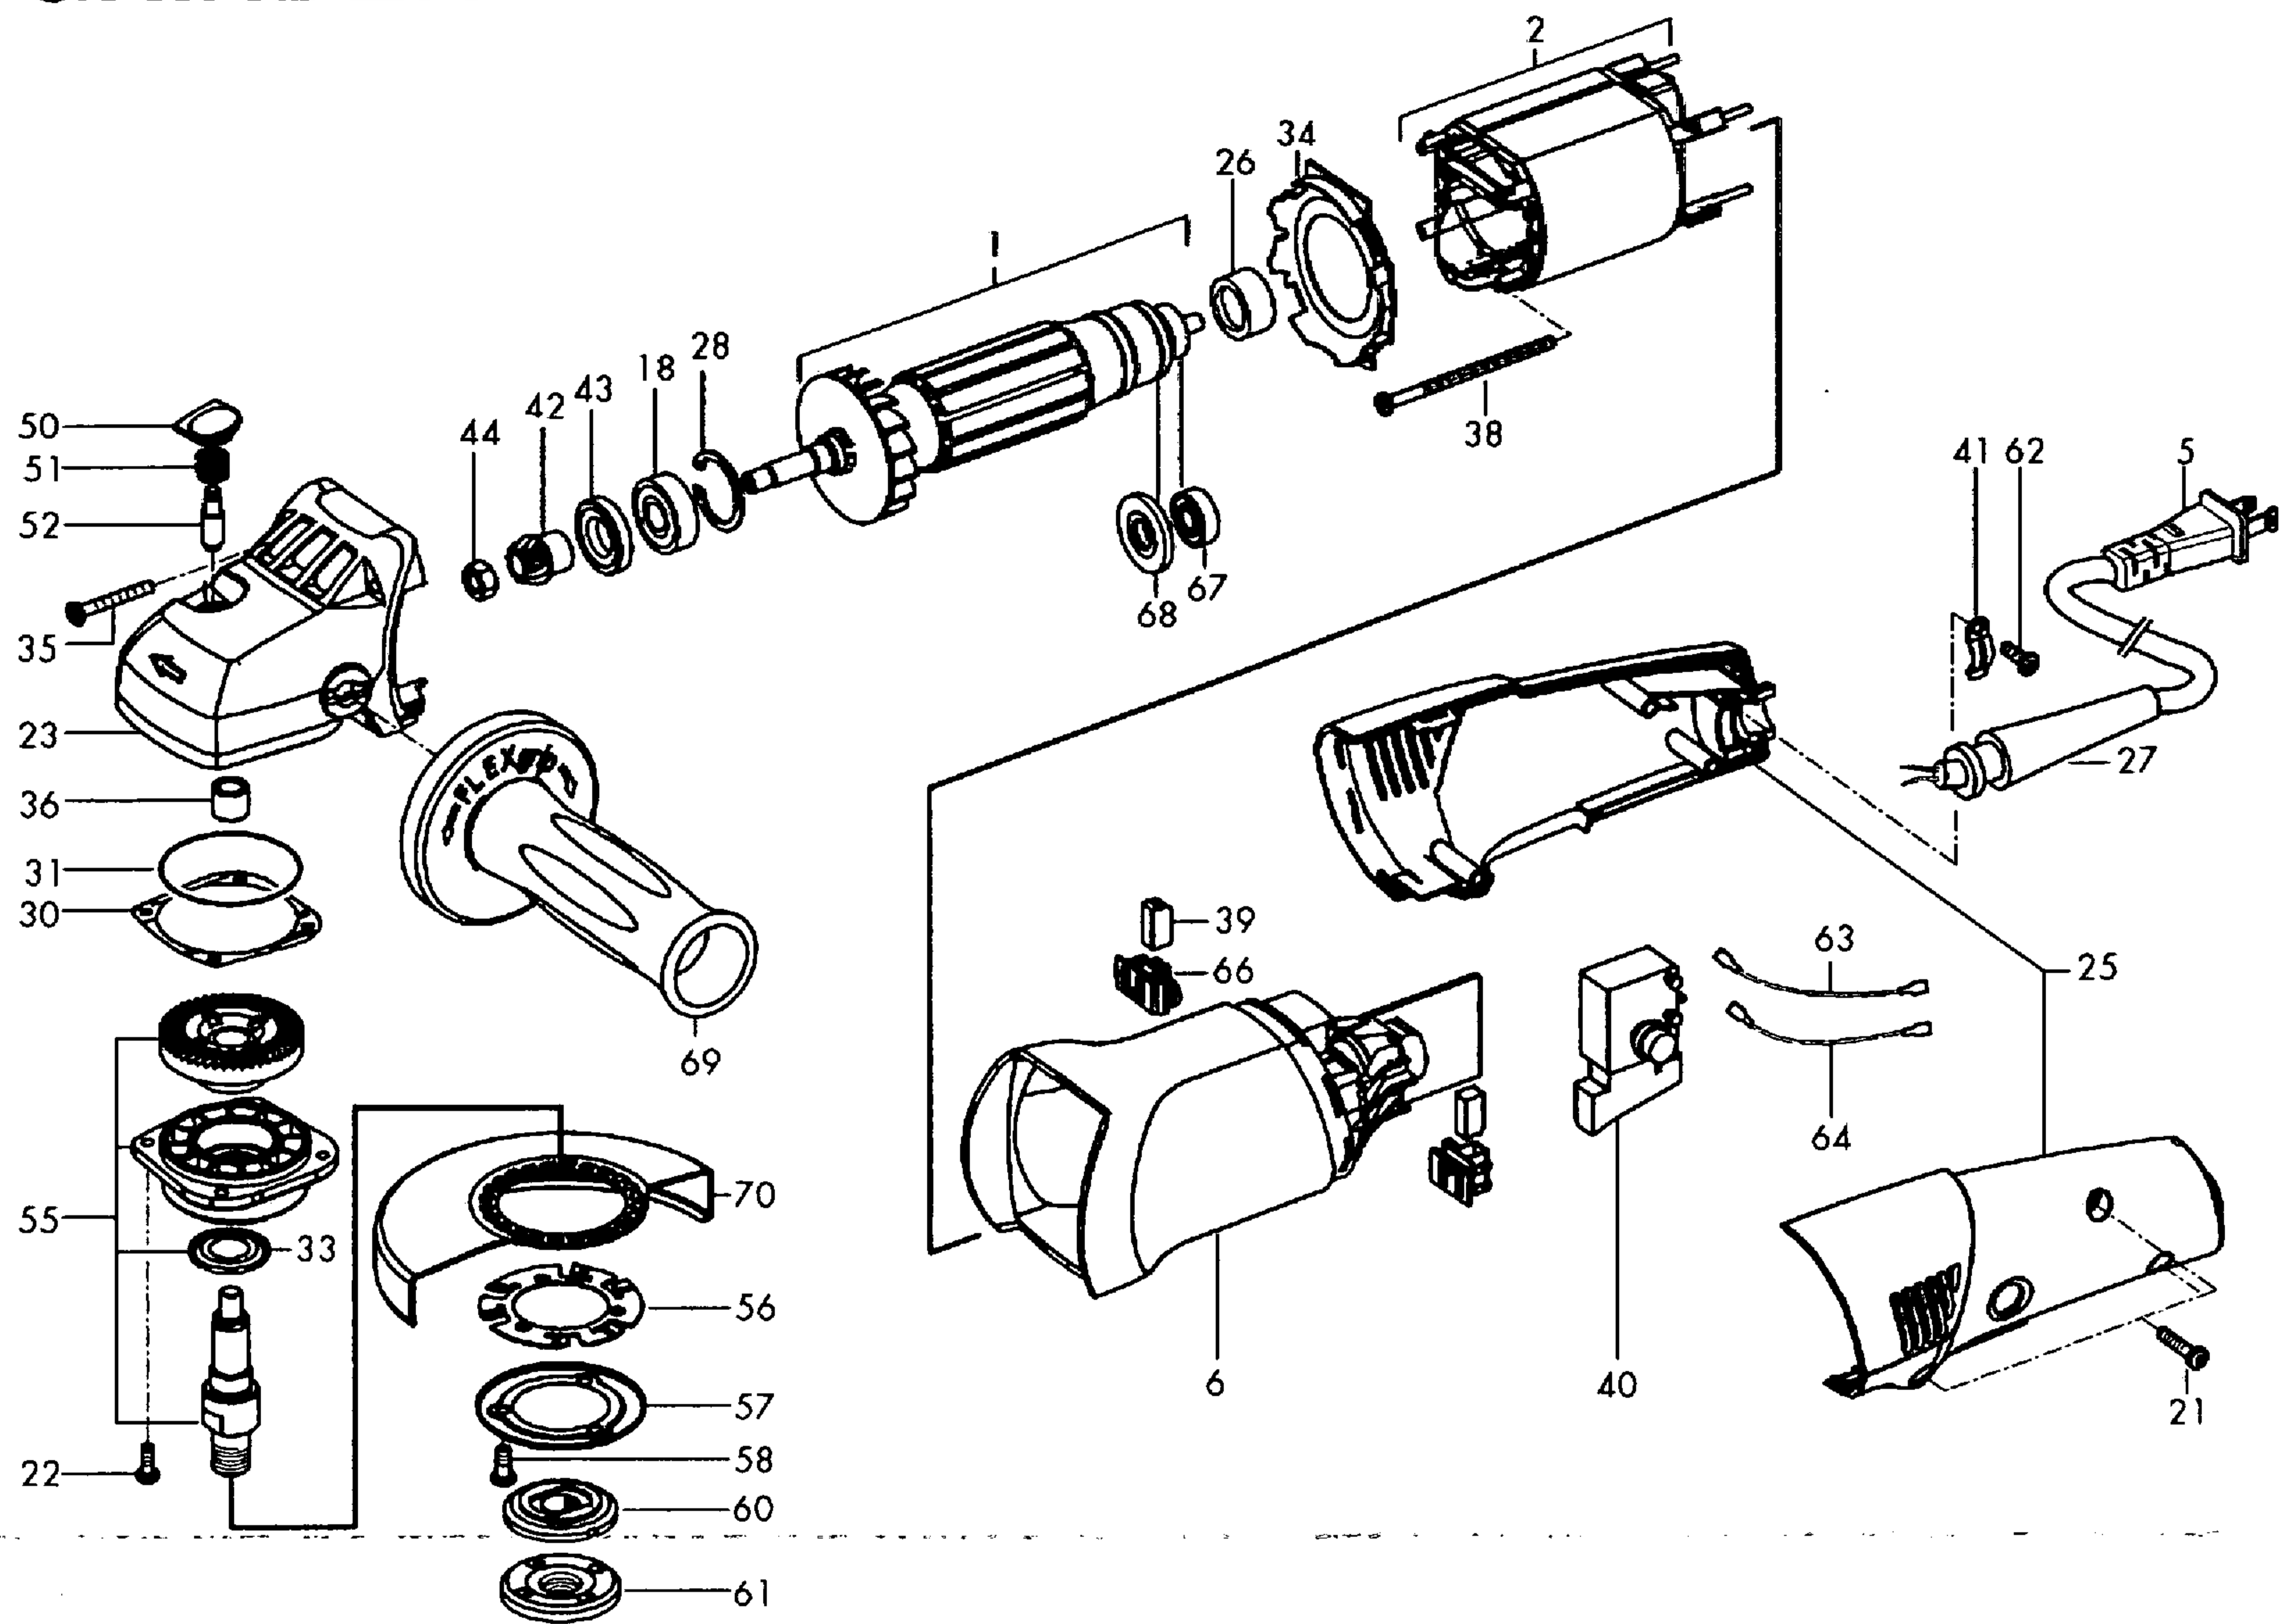

# FLEX GRINDER

**WARNING:** Electrical repairs should only be attempted by trained repairmen. Contact the nearest FLEX- Porter-Cable Service Center or other competent repair center.

**L 3410 G**  
**120/USA**

Ref. No.	Part No.	Description	Ref. No.	Part No.	Description
1	299375	Armature	52	294152	Spindle Lock Pin
2	299413	Field	55	300586	Gear
5	218235	Cord	56	303755	Ratcheting Spring
6	306525	Motor Housing	57	294462	Cover
18	254442	Bearing	58	295795	Screw
21	206245	Screw	60	132322	Flange
22	257782	Screw	61	132330	Nut
23	289604	Gear Housing	62	195715	Screw
25	295124	Housing Set	63	302643	Braided wire
26	291722	Bearing Mount	64	302651	Braided wire
27	293113	Strain Relief	66	291684	Brush Holder
28	111384	Snap Ring	67	254443	Bearing
30	257602	Washer	68	291714	Seal Ring
31	159204	Seal	69	292354	Handle
33	121665	Seal	70	294438	Guard
34	293210	Baffle			
35	195693	Screw	**	255691	Grease
36	159271	Bearing	**		NOT SHOWN
38	255954	Screw			
39	294918	Brush			
40	294764	Switch			
41	304921	Cord Clamp			
42	259190	Pinion			
43	303186	Seal			
44	257621	M7 Nut			
50	292710	Lock Button			
51	296015	Spring			